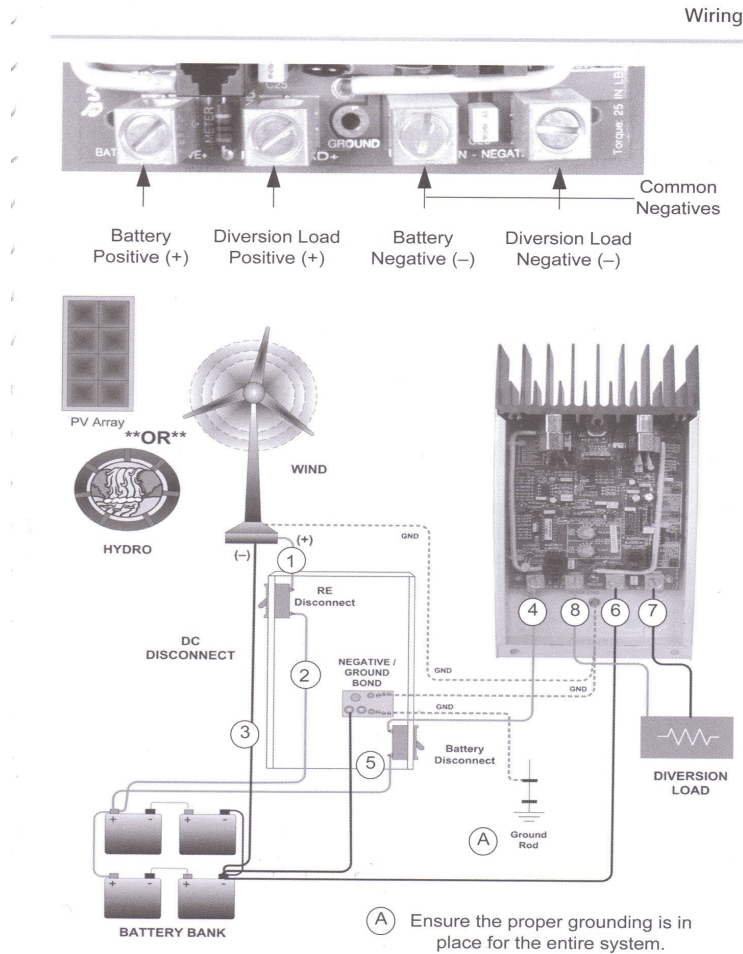

Xantrex C40 Diversion Control Mode Wiring Diagram:

Figure 2-24 Diversion Control Mode Wiring